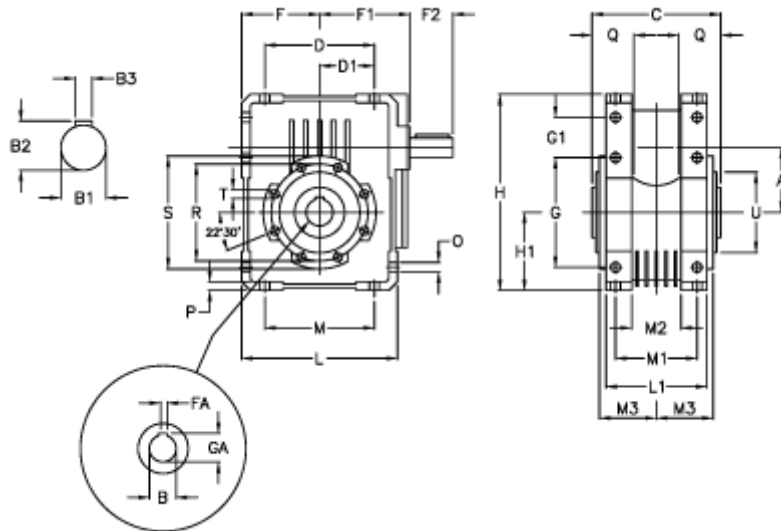

Article number: 3922086064700

Description: Worm gear with solid input shaft
W 86U-64-HS unassembled

Measures

A = 86.90	Description = W 86U-xx-HS	H = 245.5	O = 11.5
B = 35	F = 100.0	H1 = 100.0	P = 11
B1 = 25	F1 = 142.5	L = 200	Q = 45
B2 = 28.0	F2 = 50	L1 = 125	R = 130
B3 = 8	FA = 10	M = 144	S = 150
C = 140	G = 144	M1 = 101	T = M10x18
D = 144.0	G1 = 45.5	M2 = 57	U = 110
D1 = 72.0	GA = 38.3	M3 = 64.5	